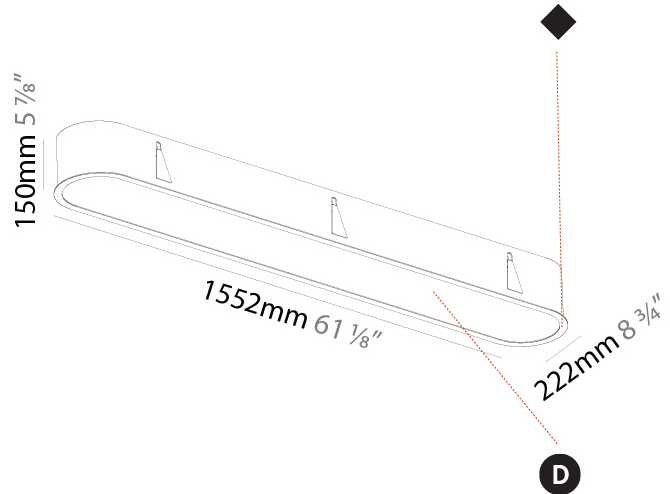

GENERAL

Series: Smoothy
Subseries: Smoothline
Brand: Prolicht
Division: Architectural
Mounting Type: Recessed
Mounting Location: Ceiling
Subcategory: Ambient

PHYSICAL

Shape: Oval
Length (mm): 1552
Length (in): 61 1/8
Width (mm): 222
Width (in): 8 3/4
Depth (mm): 150
Depth (in): 5 7/8
Ceiling Thickness (mm): 10 / 12.5 / 15 / 25
Ceiling Thickness (in): 3/8 or 1/2 or 9/16 or 1
Min. Recessing Depth (mm): 160
Min. Recessing Depth (in): 6 5/16
Light Distribution: Direct
Weight (kg): 8.895
Weight (lbs): 19.57
Diffuser: PMMA - Opal or Micro-Prism
Fixture Finish: SSR / BKV / CWI / CRY / HAB / UFT / ITA / RUA / FTG / MYG / LOD / PUS / FRO / FUP / KIA / POP / BLS / SPG / MEY / GOH / GUM / CHC / COM / ABZ / JAG / OBR / MOS / ROR
Fixture Material: Extruded Aluminum / Steel
Cut-out Measurements: 1535mm / 60 7/16" x 205mm / 8 1/16"

ELECTRICAL

Lamp Type: LED (Zhaga Standard)
Input Wattage (W): 52.8
Total Output Wattage (W): 45
Dimming: Tri-Mode (Non-Dimming and Phase Dimming (120Vac only) and 0-10V Dimming)
Driver Included: Yes
Driver Location: Integrated
Driver Type: Constant Current - Universal
Driver Class: Class 2
Input Voltage (V): 120 - 277
Constant Current (MA): 500

LED

Color Temperature (°K): 3000 / 3500 / 4000
Max. Delivered Lumen (lm): 3570 / 3842 / 3920
CRI: >80 CRI
Lamp Life (hrs): 50000

OPTICAL

RATINGS AND CERTIFICATIONS

Certified By: Certified for North American Standards
IP rating: IP20

PROJECT
TYPE
SPECIFIER
QUANTITY
DATE

1535mm x 205mm
60 7/16" x 8 1/16"

10 - 25mm
3/8" - 1"

160mm
6 5/16"