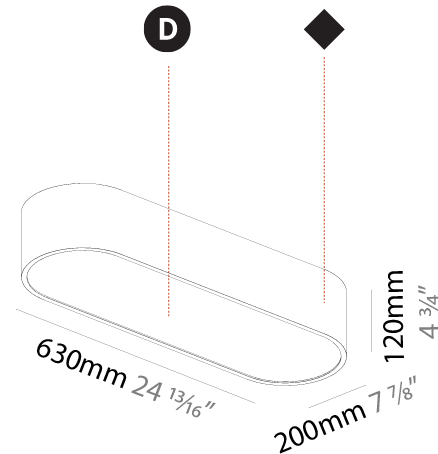

GENERAL

Series: Smoothy
Subseries: Smoothline
Brand: Prolicht
Division: Architectural
Mounting Type: Surface
Mounting Location: Ceiling
Subcategory: Ambient

PHYSICAL

Shape: Oval
Length (mm): 630
Length (in): 24 ¹³/₁₆
Width (mm): 200
Width (in): 7 ⁷/₈
Height (mm): 120
Height (in): 4 ³/₄
Light Distribution: Direct
Weight (kg): 3.403
Weight (lbs): 7.49
Diffuser: PMMA - Opal or Micro-Prism
Fixture Finish: SSR / BKV / CWI / CRY / HAB / UFT / ITA / RUA / FTG / MYG / LOD / PUS / FRO / FUP / KIA / POP / BLS / SPG / MEY / GOH / GUM / CHC / COM / ABZ / JAG / OBR / MOS / ROR
Fixture Material: Extruded Aluminum / Steel

ELECTRICAL

Lamp Type: LED (Zhaga Standard)
Input Wattage (W): 21
Total Output Wattage (W): 18
Dimming: Tri-Mode (Non-Dimming and Phase Dimming (120Vac only) and 0-10V Dimming)
Driver Included: Yes
Driver Location: Integrated
Driver Type: Constant Current - Universal
Driver Class: Class 2
Input Voltage (V): 120 - 277
Constant Current (MA): 500

LED

Color Temperature (°K): 3000 / 3500 / 4000
Max. Delivered Lumen (lm): 1460 / 1568 / 1600
CRI: >80 CRI
Lamp Life (hrs): 50000

OPTICAL

RATINGS AND CERTIFICATIONS

Certified By: Certified for North American Standards
IP rating: IP20

PROJECT
TYPE
SPECIFIER
QUANTITY
DATE