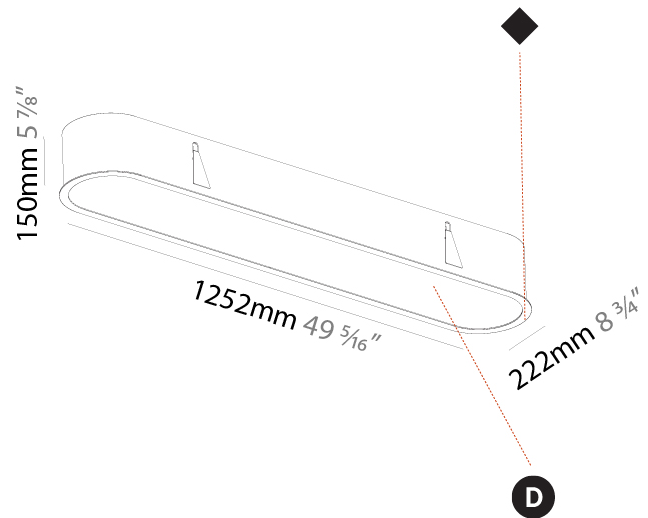

PROJECT
TYPE
SPECIFIER
QUANTITY
DATE

1235mm x 205mm
 48 5/8" x 8 1/16"

10 - 25mm
 3/8" - 1"

160mm
 6 5/16"

SMOOTHLINE RECESSED

A37757-

PROJECT
TYPE
SPECIFIER
QUANTITY
DATE

SMOOTHLINE RECESSED